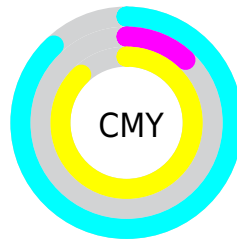

# Details

The CIELab color **78.29, -75.84, 71.69** is a dark color, and the websafe version is hex **00CC00**. The color can be described as dark washed green. A complement of this color would be **54.25, 85.99, -53.48**, and the grayscale version is **60.13, 0.00, -0.01**.

A 20% lighter version of the original color is **89.97, -65.94, 62.51**, and **59.56, -62.77, 60.59** is the 20% darker color. If you saturate the color by 10%, you get **78.11, -77.70, 74.68**, and if you desaturate by 10%, it is **78.66, -72.20, 66.29**.

# Distribution

- Red (12%)
- Green (88%)
- Blue (12%)

- Red (12%)
- Yellow (88%)
- Blue (88%)

- Cyan (86%)
- Magenta (0%)
- Yellow (86%)
- Black (12%)

- Cyan (88%)
- Magenta (12%)
- Yellow (88%)

# Brightness & Saturation Gradients

These gradients show how the CIE Lab color 158.29, -75.84, 71.69 changes by changing the brightness by 10 percent. The first figure shows a shift by +10% for each color and the second figure -10%.