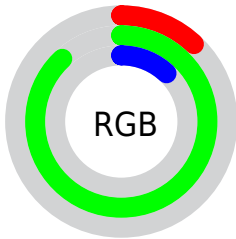

Distribution

- Red (12%)
- Green (88%)
- Blue (12%)