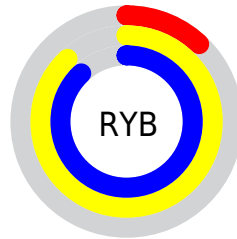

## Conversions Part 2

<b>Format</b>	<b>Color</b>
<b>R<sub>YB</sub></b>	31, 224, 224
Decimal	2088991
CIE Lab	78.29, -75.84, 71.69
CIE LCh	78, 104.361, 136.611
Yxy	53.7060, 0.3006, 0.5876
Android (android.graphics.Color)	4280279071 (0xFF1FE01F)
YUV	144.2910, -55.8525, -99.3562
Hunter-Lab	73.2844, -61.3372, 43.0343

# Details

The CIELab color **78.29, -75.84, 71.69** is a dark color, and the websafe version is hex **00CC00**. The color can be described as dark washed green. A complement of this color would be **54.25, 85.99, -53.48**, and the grayscale version is **60.13, 0.00, -0.01**.

A 20% lighter version of the original color is **89.97, -65.94, 62.51**, and **59.56, -62.77, 60.59** is the 20% darker color. If you saturate the color by 10%, you get **78.11, -77.70, 74.68**, and if you desaturate by 10%, it is **78.66, -72.20, 66.29**.

# Distribution

- Red (12%)
- Green (88%)
- Blue (12%)

- Red (12%)
- Yellow (88%)
- Blue (88%)

- Cyan (86%)
- Magenta (0%)
- Yellow (86%)
- Black (12%)

- Cyan (88%)
- Magenta (12%)
- Yellow (88%)