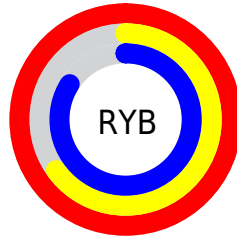

Red (100%)

Yellow (65%)

Blue (84%)