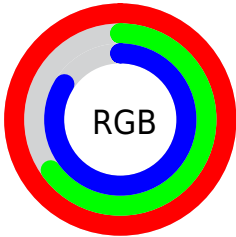

Distribution

Red (100%)

Green (65%)

Blue (84%)