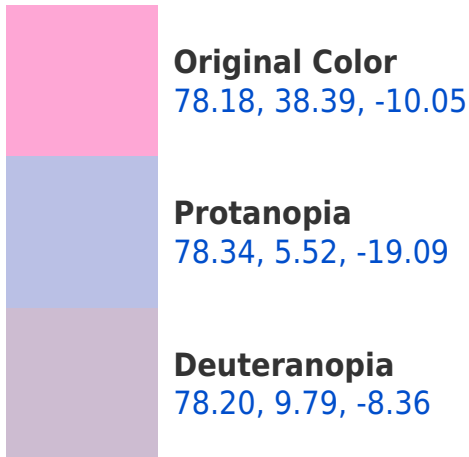

## **Background**

This preview shows how black text looks on a background with the CIELab color 158.18, 38.39, -10.05.

## Dichromacy

**Tritanopia**  
78.18, 30.68, 5.16

# Trichromacy

**Original Color**  
78.18, 38.39, -10.05

**Protanomaly**  
77.90, 17.19, -16.32

**Deuteranomaly**  
77.87, 20.44, -9.22

**Tritanomaly**  
78.10, 33.48, -0.38

# Monochromacy

**Original Color**  
78.18, 38.39, -10.05

**Achromatopsia**  
79.88, 0.00, -0.01

**Achromatomaly**  
78.90, 13.73, -3.95