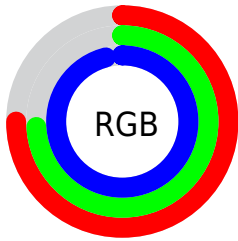

Distribution

Red (75%)

Green (74%)

Blue (96%)