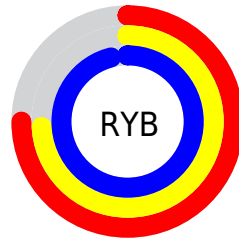

# Details

The CIELab color **78.42, 11.95, -27.54** is a light color, and the websafe version is hex **CCCCFF**. A complement of this color would be **95.25, -9.12, 26.94**, and the grayscale version is **78.96, 0.00, -0.01**.

A 20% lighter version of the original color is **96.94, 2.45, -4.56**, and **58.52, 12.03, -27.62** is the 20% darker color. If you saturate the color by 10%, you get **70.47, 18.58, -39.98**, and if you desaturate by 10%, it is **86.37, 6.25, -15.31**.

# Distribution

Red (75%)

Green (74%)

Blue (96%)

Red (75%)

Yellow (74%)

Blue (96%)

Cyan (22%)