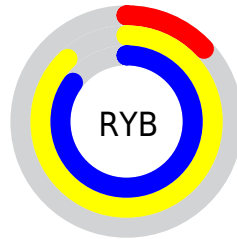

- Red (13%)
- Yellow (88%)
- Blue (85%)