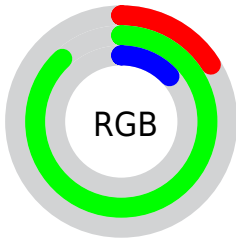

Distribution

- Red (16%)
- Green (88%)
- Blue (13%)