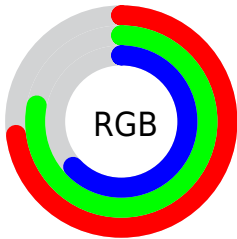

Distribution

- Red (73%)
- Green (78%)
- Blue (63%)