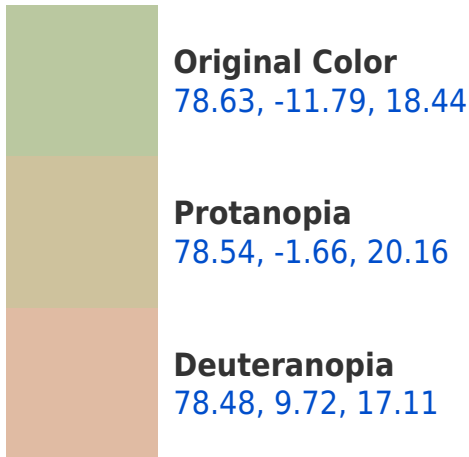

## **Background**

This preview shows how black text looks on a background with the CIELab color 158.63, -11.79, 18.44.

## Dichromacy

**Tritanopia**  
78.51, 3.06, -8.00

# Trichromacy

**Original Color**  
78.63, -11.79, 18.44

**Protanomaly**  
78.51, -5.21, 19.50

**Deuteranomaly**  
78.47, 1.62, 17.44

**Tritanomaly**  
78.57, -2.99, 1.78