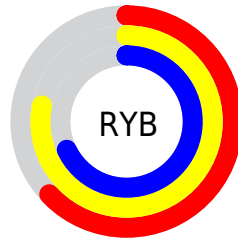

- Red (63%)
- Yellow (78%)
- Blue (68%)