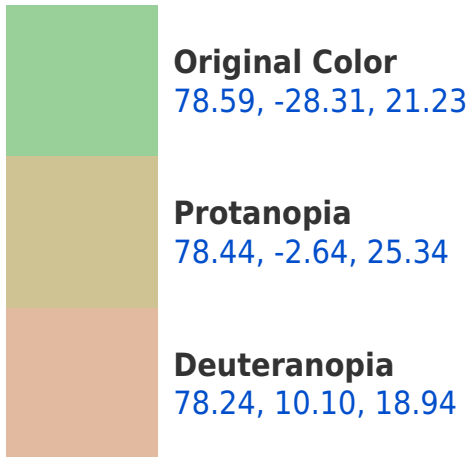

## **Background**

This preview shows how black text looks on a background with the CIELab color 158.59, -28.31, 21.23.

## Dichromacy

**Tritanopia**  
78.55, -8.40, -11.92

# Trichromacy

**Original Color**  
78.59, -28.31, 21.23

**Protanomaly**  
78.24, -12.43, 23.22

**Deuteranomaly**  
77.97, -4.31, 19.28

**Tritanomaly**  
78.48, -16.18, 0.32