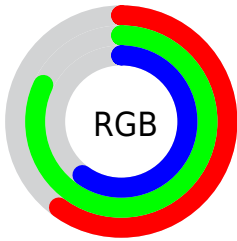

Distribution

- Red (60%)
- Green (82%)
- Blue (60%)