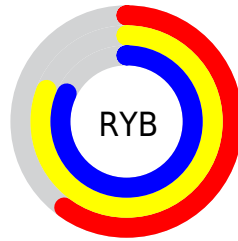

- Red (60%)
- Yellow (81%)
- Blue (82%)