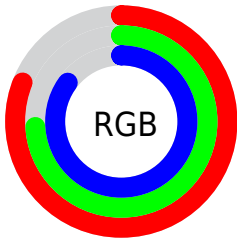

Distribution

- Red (81%)
- Green (74%)
- Blue (85%)