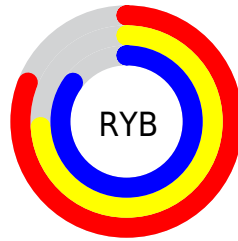

- Red (81%)
- Yellow (74%)
- Blue (85%)