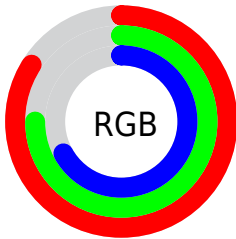

Distribution

- Red (84%)
- Green (75%)
- Blue (67%)