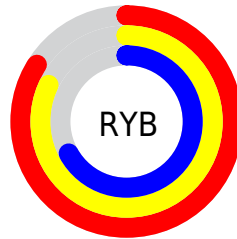

- Red (84%)
- Yellow (82%)
- Blue (67%)