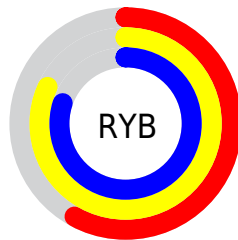

Red (58%)

Yellow (82%)

Blue (80%)