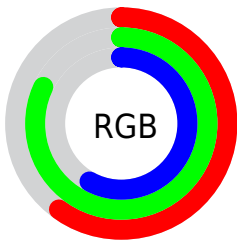

Distribution

Red (60%)

Green (82%)

Blue (58%)