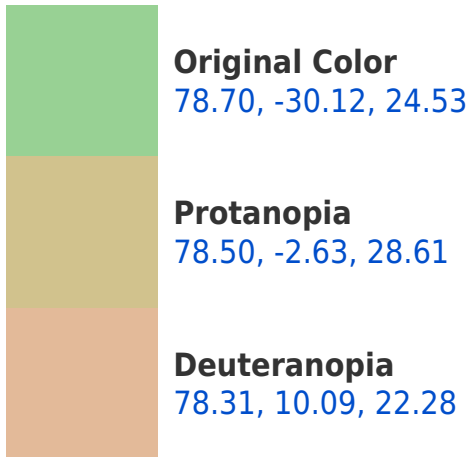

## **Background**

This preview shows how black text looks on a background with the CIELab color 158.70, -30.12, 24.53.

## Dichromacy

**Tritanopia**  
78.55, -8.40, -11.92

# Trichromacy

**Original Color**  
78.70, -30.12, 24.53

**Protanomaly**  
78.20, -12.91, 26.35

**Deuteranomaly**  
77.93, -4.79, 22.44

**Tritanomaly**  
78.43, -16.59, 1.32