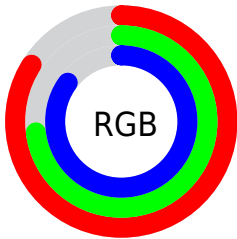

Distribution

- Red (84%)
- Green (73%)
- Blue (85%)