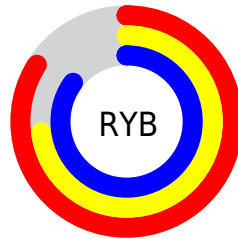

- Red (84%)
- Yellow (73%)
- Blue (85%)