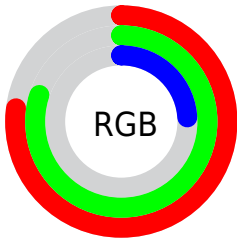

Distribution

- Red (77%)
- Green (80%)
- Blue (24%)