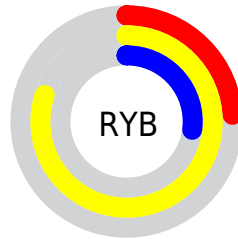

- Red (24%)
- Yellow (80%)
- Blue (27%)