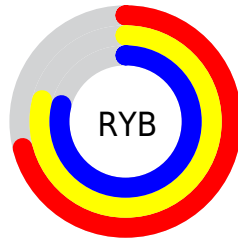

- Red (71%)
- Yellow (79%)
- Blue (79%)