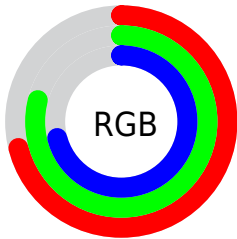

Distribution

- Red (71%)
- Green (79%)
- Blue (71%)