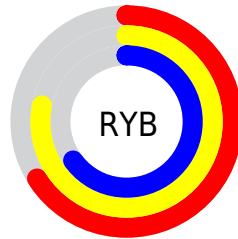

- Red (66%)
- Yellow (78%)
- Blue (65%)