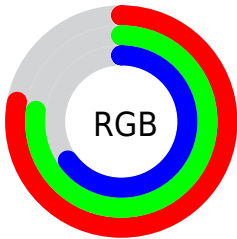

Distribution

- Red (78%)
- Green (77%)
- Blue (65%)