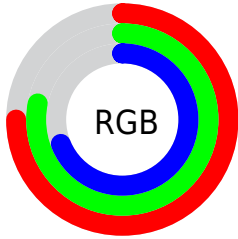

Distribution

Red (75%)

Green (78%)

Blue (69%)