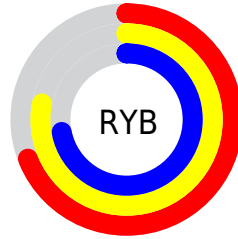

# Details

The CIELab color **79.07, -6.86, 10.57** is a light color, and the websafe version is hex **CCCCCC**. A complement of this color would be **73.13, 7.24, -10.64**, and the grayscale version is **78.45, 0.00, -0.01**.

A 20% lighter version of the original color is **98.88, -6.57, 10.08**, and **59.05, -6.68, 10.82** is the 20% darker color. If you saturate the color by 10%, you get **78.14, -12.59, 19.81**, and if you desaturate by 10%, it is **80.08, -0.93, 1.41**.

# Distribution

Red (75%)

Green (78%)

Blue (69%)

Red (69%)

Yellow (78%)

Blue (72%)

Cyan (4%)