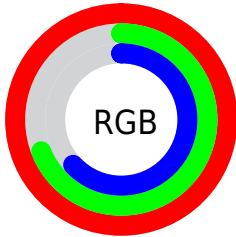

Distribution

Red (100%)

Green (69%)

Blue (63%)