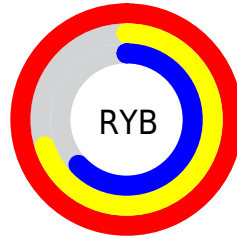

# Details

The CIELab color **78.95, 26.92, 19.86** is a light color, and the websafe version is hex **FF9999**. A complement of this color would be **90.05, -20.24, -15.38**, and the grayscale version is **79.86, 0.00, -0.01**.

A 20% lighter version of the original color is **93.40, 5.14, 11.10**, and **58.96, 26.73, 20.13** is the 20% darker color. If you saturate the color by 10%, you get **73.78, 35.29, 26.62**, and if you desaturate by 10%, it is **84.38, 18.97, 13.81**.

# Distribution

Red (100%)

Green (69%)

Blue (63%)

Red (100%)

Yellow (70%)

Blue (63%)

Cyan (0%)