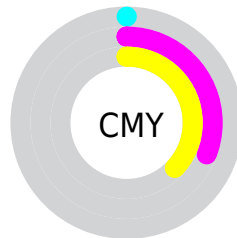

# Details

The CIELab color **78.95, 26.92, 19.86** is a light color, and the websafe version is hex **FF9999**. A complement of this color would be **90.05, -20.24, -15.38**, and the grayscale version is **79.86, 0.00, -0.01**.

A 20% lighter version of the original color is **93.40, 5.14, 11.10**, and **58.96, 26.73, 20.13** is the 20% darker color. If you saturate the color by 10%, you get **73.78, 35.29, 26.62**, and if you desaturate by 10%, it is **84.38, 18.97, 13.81**.

# Distribution

Red (100%)

Green (69%)

Blue (63%)

Red (100%)

Yellow (70%)

Blue (63%)

Cyan (0%)

Magenta (31%)

Yellow (37%)

Black (0%)

Cyan (0%)

Magenta (31%)

Yellow (37%)