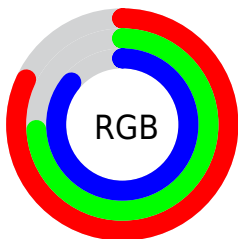

Distribution

- Red (82%)
- Green (74%)
- Blue (86%)