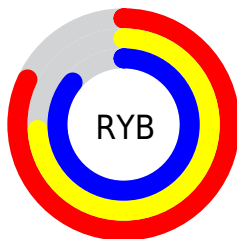

- Red (82%)
- Yellow (74%)
- Blue (86%)