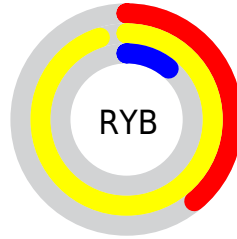

## Conversions Part 2

Format	Color
<a href="#">RYB</a>	<a href="#">100, 242, 28</a>
Decimal	<a href="#">15907868</a>
CIELab	<a href="#">79.00, 6.70, 77.28</a>
CIELCh	<a href="#">79, 77.570, 85.045</a>
Yxy	<a href="#">54.9284, 0.4623, 0.4633</a>
Android (android.graphics.Color)	<a href="#">4294097948 (0xFFFF2BC1C)</a>
YUV	<a href="#">185.9060, -77.8477, 49.1944</a>
Hunter-Lab	<a href="#">74.1137, 2.3152, 44.8294</a>

# Details

The CIELab color **79.00, 6.70, 77.28** is a light color, and the websafe version is hex **FFCC33**. The color can be described as light washed orange. A complement of this color would be **42.30, 43.73, -83.94**, and the grayscale version is **75.74, 0.00, -0.01**.

A 20% lighter version of the original color is **94.63, -13.67, 71.43**, and **59.11, 7.81, 64.26** is the 20% darker color. If you saturate the color by 10%, you get **77.46, 9.59, 79.55**, and if you desaturate by 10%, it is **80.61, 4.16, 72.18**.

# Distribution

- Red (95%)
- Green (74%)
- Blue (11%)

- Red (39%)
- Yellow (95%)
- Blue (11%)

- Cyan (0%)
- Magenta (22%)
- Yellow (88%)
- Black (5%)

- Cyan (5%)
- Magenta (26%)
- Yellow (89%)