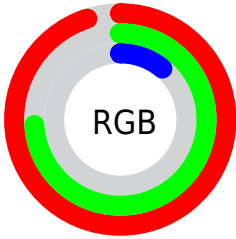

Distribution

- Red (95%)
- Green (74%)
- Blue (11%)