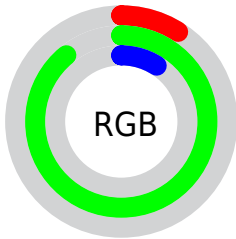

Distribution

Red (9%)

Green (89%)

Blue (9%)