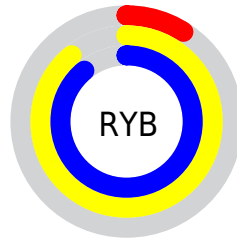

# Details

The CIELab color **79.14, -77.60, 73.99** is a dark color, and the websafe version is hex **00CC00**. The color can be described as dark washed green. A complement of this color would be **54.50, 88.19, -54.74**, and the grayscale version is **59.39, 0.00, -0.01**.

A 20% lighter version of the original color is **89.87, -66.82, 64.01**, and **60.56, -63.61, 61.39** is the 20% darker color. If you saturate the color by 10%, you get **79.01, -78.93, 76.18**, and if you desaturate by 10%, it is **79.43, -74.70, 69.52**.

# Distribution

Red (9%)

Green (89%)

Blue (9%)

Red (9%)

Yellow (89%)

Blue (89%)

Cyan (90%)