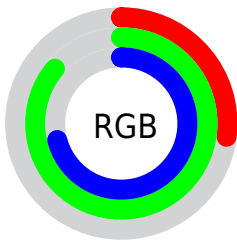

Distribution

- Red (27%)
- Green (86%)
- Blue (71%)