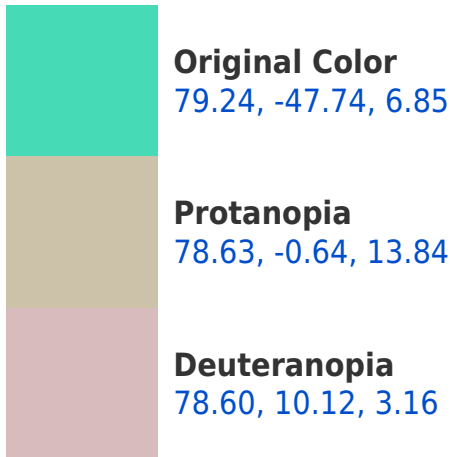

## **Background**

This preview shows how black text looks on a background with the CIELab color 159.24, -47.74, 6.85.

## Dichromacy

# Trichromacy

**Original Color**  
79.24, -47.74, 6.85

**Protanomaly**  
77.72, -21.58, 9.39

**Deuteranomaly**  
77.39, -14.60, 2.52

**Tritanomaly**  
79.18, -35.95, -9.74