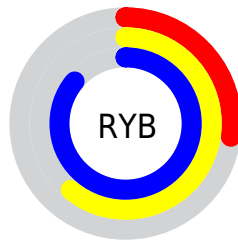

- Red (27%)
- Yellow (61%)
- Blue (86%)