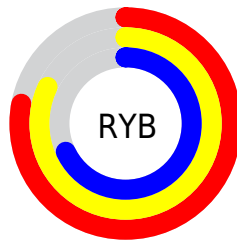

- Red (78%)
- Yellow (82%)
- Blue (68%)