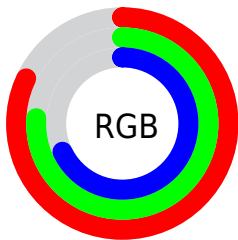

Distribution

- Red (82%)
- Green (76%)
- Blue (68%)