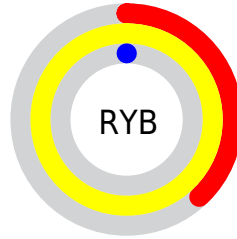

- Red (38%)
- Yellow (100%)
- Blue (0%)