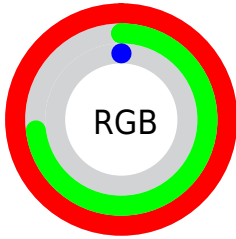

Distribution

- Red (100%)
- Green (73%)
- Blue (0%)