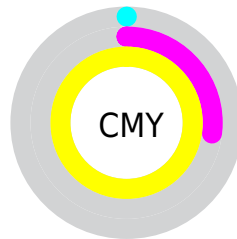

# Details

The CIELab color **79.59, 13.50, 82.06** is a dark color, and the websafe version is hex **FFCC00**. The color can be described as middle saturated orange. A complement of this color would be **40.57, 54.74, -94.09**, and the grayscale version is **75.39, 0.00, -0.01**.

A 20% lighter version of the original color is **93.79, -12.75, 74.42**, and **59.62, 14.42, 65.21** is the 20% darker color. If you saturate the color by 10%, you get **79.59, 13.50, 82.06**, and if you desaturate by 10%, it is **81.31, 10.12, 80.12**.

# Distribution

- Red (100%)
- Green (73%)
- Blue (0%)

- Red (38%)
- Yellow (100%)
- Blue (0%)

- Cyan (0%)
- Magenta (27%)
- Yellow (100%)
- Black (0%)

- Cyan (0%)
- Magenta (27%)
- Yellow (100%)

# Brightness & Saturation Gradients

These gradients show how the CIE Lab color 159.59, 13.50, 82.06 changes by changing the brightness by 10 percent. The first figure shows a shift by +10% for each color and the second figure -10%.