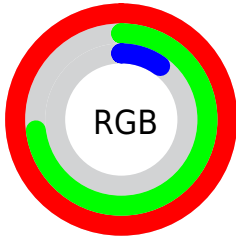

Distribution

Red (100%)

Green (73%)

Blue (10%)