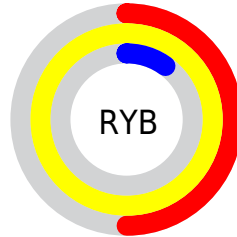

# Details

The CIELab color **79.63, 13.77, 78.76** is a light color, and the websafe version is hex **FFCC33**. The color can be described as light washed orange. A complement of this color would be **46.71, 39.70, -83.96**, and the grayscale version is **76.43, 0.00, -0.01**.

A 20% lighter version of the original color is **93.86, -12.26, 71.02**, and **59.74, 14.87, 65.35** is the 20% darker color. If you saturate the color by 10%, you get **77.75, 17.56, 80.76**, and if you desaturate by 10%, it is **81.59, 10.32, 73.79**.

# Distribution

Red (100%)

Green (73%)

Blue (10%)

Red (50%)

Yellow (100%)

Blue (10%)

Cyan (0%)