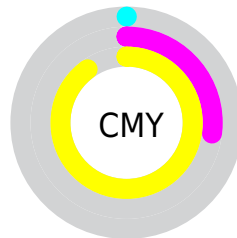

# Details

The CIELab color **79.63, 13.77, 78.76** is a light color, and the websafe version is hex **FFCC33**. The color can be described as light washed orange. A complement of this color would be **46.71, 39.70, -83.96**, and the grayscale version is **76.43, 0.00, -0.01**.

A 20% lighter version of the original color is **93.86, -12.26, 71.02**, and **59.74, 14.87, 65.35** is the 20% darker color. If you saturate the color by 10%, you get **77.75, 17.56, 80.76**, and if you desaturate by 10%, it is **81.59, 10.32, 73.79**.

# Distribution

Red (100%)

Green (73%)

Blue (10%)

Red (50%)

Yellow (100%)

Blue (10%)

Cyan (0%)

Magenta (27%)

Yellow (90%)

Black (0%)

Cyan (0%)

Magenta (27%)

Yellow (90%)