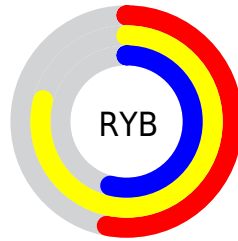

- Red (53%)
- Yellow (79%)
- Blue (54%)