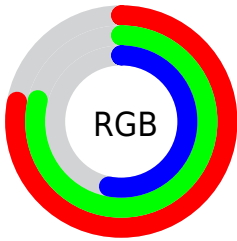

Distribution

- Red (78%)
- Green (79%)
- Blue (53%)