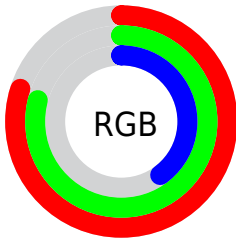

Distribution

Red (80%)

Green (79%)

Blue (40%)