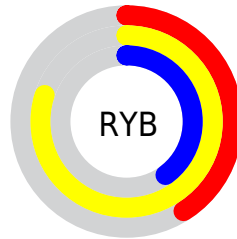

Red (41%)

Yellow (80%)

Blue (40%)