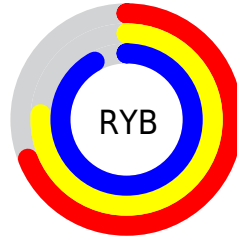

- Red (69%)
- Yellow (76%)
- Blue (92%)