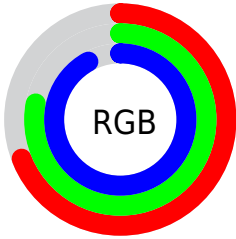

Distribution

- Red (69%)
- Green (78%)
- Blue (92%)