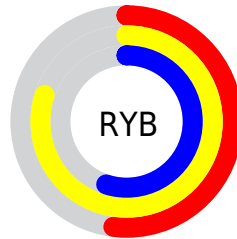

# Details

The CIELab color **79.96, -13.83, 34.51** is a light color, and the websafe version is hex **CCCC99**. A complement of this color would be **58.79, 19.10, -35.67**, and the grayscale version is **78.35, 0.00, -0.01**.

A 20% lighter version of the original color is **98.43, -11.06, 32.37**, and **59.97, -14.00, 34.64** is the 20% darker color. If you saturate the color by 10%, you get **79.50, -17.03, 44.16**, and if you desaturate by 10%, it is **80.48, -10.27, 24.63**.

# Distribution

Red (77%)

Green (80%)

Blue (52%)

Red (52%)

Yellow (80%)

Blue (55%)

Cyan (4%)