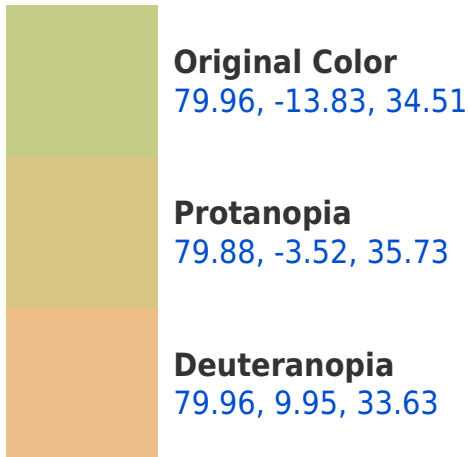

## Background

This preview shows how black text looks on a background with the CIELab color 159.96, -13.83, 34.51.

## Dichromacy

**Tritanopia**  
79.82, 7.10, -6.49

# Trichromacy

**Original Color**  
79.96, -13.83, 34.51

**Protanomaly**  
79.83, -7.22, 35.04

**Deuteranomaly**  
79.79, 1.26, 33.66

**Tritanomaly**  
79.80, -1.39, 8.50