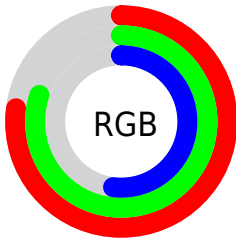

Distribution

Red (77%)

Green (80%)

Blue (52%)