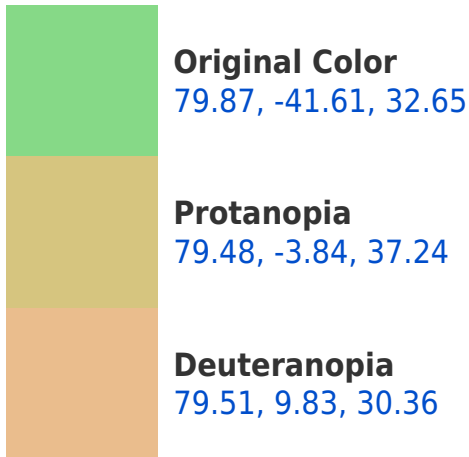

## **Background**

This preview shows how black text looks on a background with the CIELab color 159.87, -41.61, 32.65.

## Dichromacy

# Trichromacy

**Original Color**  
79.87, -41.61, 32.65

**Protanomaly**  
79.11, -18.43, 34.78

**Deuteranomaly**  
78.88, -9.76, 30.01

**Tritanomaly**  
79.54, -24.66, 2.84