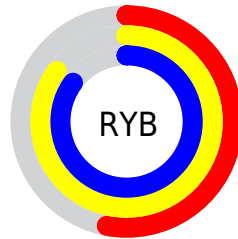

- Red (53%)
- Yellow (85%)
- Blue (85%)