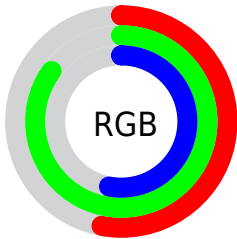

Distribution

- Red (53%)
- Green (85%)
- Blue (53%)