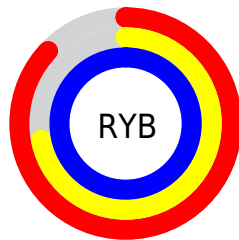

- Red (87%)
- Yellow (72%)
- Blue (99%)