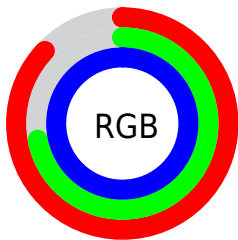

Distribution

- Red (87%)
- Green (72%)
- Blue (99%)