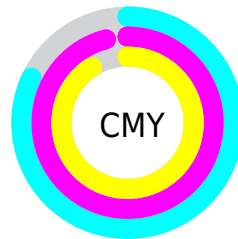

A 20% lighter version of the original color is **27.99, 19.91, 1.09**, and **0.00, 0.00, 0.00** is the 20% darker color. If you saturate the color by 10%, you get **6.95, 22.33, 1.46**, and if you desaturate by 10%, it is **9.10, 17.97, 0.10**.

Distribution

 Red (18%)

 Green (4%)

 Blue (9%)

 Red (18%)

 Yellow (4%)

 Blue (9%)

 Cyan (0%)

 Magenta (79%)

 Yellow (51%)

 Black (82%)

 Cyan (82%)

 Magenta (96%)

 Yellow (91%)

Brightness & Saturation Gradients

These gradients show how the CIE Lab color 87.98, 20.24, 0.81 changes by changing the brightness by 10 percent. The first figure shows a shift by +10% for each color and the second figure -10%.