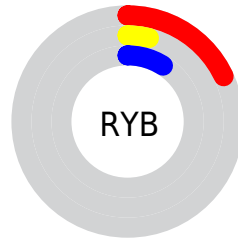

Details

The CIELab color **7.98, 20.24, 0.81** is a dark color, and the websafe version is hex **330000**. A complement of this color would be **16.57, -16.93, 4.59**, and the grayscale version is **7.51, 0.00, -0.00**.

A 20% lighter version of the original color is **27.99, 19.91, 1.09**, and **0.00, 0.00, 0.00** is the 20% darker color. If you saturate the color by 10%, you get **6.95, 22.33, 1.46**, and if you desaturate by 10%, it is **9.10, 17.97, 0.10**.

Distribution

 Red (18%)

 Green (4%)

 Blue (9%)

 Red (18%)

 Yellow (4%)

 Blue (9%)

 Cyan (0%)