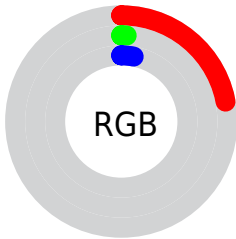

Distribution

Red (22%)

Green (1%)

Blue (3%)