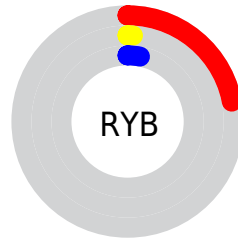

Details

The CIELab color **7.87, 26.21, 9.52** is a dark color, and the websafe version is hex **330000**. A complement of this color would be **19.95, -17.66, -1.55**, and the grayscale version is **5.65, 0.00, -0.00**.

A 20% lighter version of the original color is **27.92, 26.31, 9.82**, and **0.00, 0.00, 0.00** is the 20% darker color. If you saturate the color by 10%, you get **7.44, 27.22, 9.63**, and if you desaturate by 10%, it is **9.01, 23.57, 9.09**.

Distribution

Red (22%)

Green (1%)

Blue (3%)

Red (22%)

Yellow (1%)

Blue (3%)

Cyan (0%)