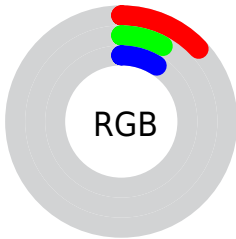

Distribution

Red (13%)

Green (8%)

Blue (9%)