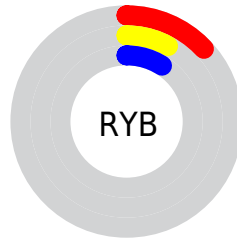

Details

The CIELab color **8.04, 7.48, -0.17** is a dark color, and the websafe version is hex **000000**. A complement of this color would be **11.46, -6.82, 0.89**, and the grayscale version is **8.43, 0.00, -0.00**.

A 20% lighter version of the original color is **28.03, 7.92, -0.42**, and **0.00, 0.00, 0.00** is the 20% darker color. If you saturate the color by 10%, you get **6.98, 9.26, -0.03**, and if you desaturate by 10%, it is **9.19, 5.51, -0.22**.

Distribution

Red (13%)

Green (8%)

Blue (9%)

Red (13%)

Yellow (8%)

Blue (9%)

Cyan (0%)