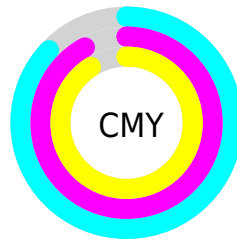

A 20% lighter version of the original color is **28.03, 7.92, -0.42**, and **0.00, 0.00, 0.00** is the 20% darker color. If you saturate the color by 10%, you get **6.98, 9.26, -0.03**, and if you desaturate by 10%, it is **9.19, 5.51, -0.22**.

Distribution

Red (13%)

Green (8%)

Blue (9%)

Red (13%)

Yellow (8%)

Blue (9%)

Cyan (0%)

Magenta (39%)

Yellow (27%)

Black (87%)

Cyan (87%)

Magenta (92%)

Yellow (91%)

Brightness & Saturation Gradients

These gradients show how the CIELab color 88.04, 7.48, -0.17 changes by changing the brightness by 10 percent. The first figure shows a shift by +10% for each color and the second figure -10%.