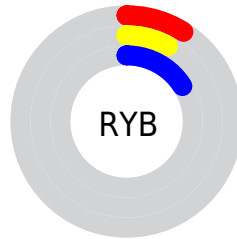

Conversions

Conversions Part 2

Format	Color
RYB	23, 21, 42
Decimal	1512746
CIELab	8.00, 7.53, -13.96
CIELCh	8, 15.861, 298.342
Yxy	0.8856, 0.2456, 0.2093
Android (android.graphics.Color)	4279702826 (0xFF17152A)
YUV	23.9920, 8.8779, -0.8700
Hunter-Lab	9.4109, 3.2439, -7.9443

Details

The CIELab color **8.00, 7.53, -13.96** is a dark color, and the websafe version is hex **000000**. A complement of this color would be **16.31, -5.05, 13.41**, and the grayscale version is **8.20, 0.00, -0.00**.

A 20% lighter version of the original color is **27.94, 7.58, -13.74**, and **0.00, 0.00, 0.00** is the 20% darker color. If you saturate the color by 10%, you get **6.34, 8.98, -16.59**, and if you desaturate by 10%, it is **9.81, 5.71, -11.10**.

Distribution

- Red (9%)
- Green (8%)
- Blue (16%)

- Red (9%)
- Yellow (8%)
- Blue (16%)

- Cyan (45%)
- Magenta (50%)
- Yellow (0%)
- Black (84%)

- Cyan (91%)
- Magenta (92%)
- Yellow (84%)

Brightness & Saturation Gradients