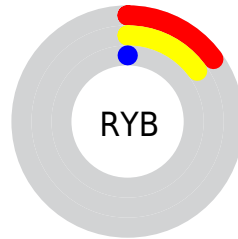

Details

The CIELab color **7.93, 7.58, 12.03** is a dark color, and the websafe version is hex **000000**. A complement of this color would be **5.47, 0.29, -15.04**, and the grayscale version is **7.55, 0.00, -0.00**.

A 20% lighter version of the original color is **27.82, 7.63, 11.76**, and **0.00, 0.00, 0.00** is the 20% darker color. If you saturate the color by 10%, you get **7.93, 7.58, 12.03**, and if you desaturate by 10%, it is **8.60, 6.62, 11.45**.

Distribution

Red (15%)

Green (7%)

Blue (0%)

Red (15%)

Yellow (15%)

Blue (0%)

Cyan (0%)