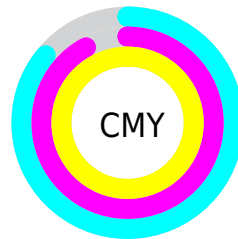

A 20% lighter version of the original color is **28.16, 5.41, 12.18**, and **0.00, 0.00, 0.00** is the 20% darker color. If you saturate the color by 10%, you get **8.23, 4.96, 12.42**, and if you desaturate by 10%, it is **8.79, 4.28, 11.77**.

Distribution

Red (14%)

Green (8%)

Blue (0%)

Red (10%)

Yellow (14%)

Blue (0%)

Cyan (0%)

Magenta (42%)

Yellow (100%)

Black (86%)

Cyan (86%)

Magenta (92%)

Yellow (100%)

Brightness & Saturation Gradients

These gradients show how the CIELab color 88.23, 4.96, 12.42 changes by changing the brightness by 10 percent. The first figure shows a shift by +10% for each color and the second figure -10%.