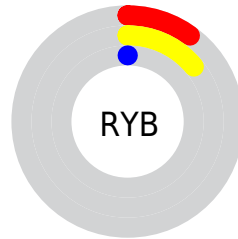

Details

The CIELab color **8.23, 4.96, 12.42** is a dark color, and the websafe version is hex **000000**. A complement of this color would be **4.24, 1.78, -15.42**, and the grayscale version is **7.84, 0.00, -0.00**.

A 20% lighter version of the original color is **28.16, 5.41, 12.18**, and **0.00, 0.00, 0.00** is the 20% darker color. If you saturate the color by 10%, you get **8.23, 4.96, 12.42**, and if you desaturate by 10%, it is **8.79, 4.28, 11.77**.

Distribution

Red (14%)

Green (8%)

Blue (0%)

Red (10%)

Yellow (14%)

Blue (0%)

Cyan (0%)