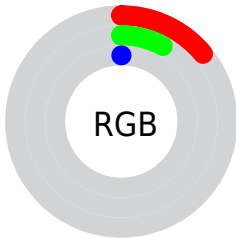

Distribution

Red (14%)

Green (8%)

Blue (0%)