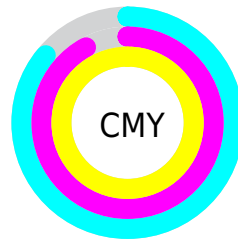

A 20% lighter version of the original color is **28.16, 5.41, 12.18**, and **0.00, 0.00, 0.00** is the 20% darker color. If you saturate the color by 10%, you get **8.23, 4.96, 12.42**, and if you desaturate by 10%, it is **8.79, 4.28, 11.77**.

Distribution

Red (14%)

Green (8%)

Blue (0%)

Red (10%)

Yellow (14%)

Blue (0%)

Cyan (0%)

Magenta (42%)

Yellow (100%)

Black (86%)

Cyan (86%)

Magenta (92%)

Yellow (100%)

Brightness & Saturation Gradients

These gradients show how the CIE Lab color 88.23, 4.96, 12.42 changes by changing the brightness by 10 percent. The first figure shows a shift by +10% for each color and the second figure -10%.