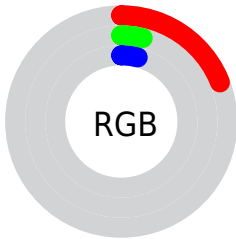

Distribution

Red (19%)

Green (4%)

Blue (4%)