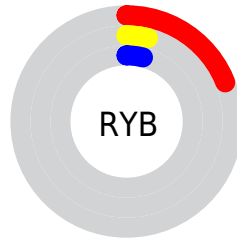

Details

The CIELab color **8.08, 19.81, 8.01** is a dark color, and the websafe version is hex **330000**. A complement of this color would be **17.80, -13.50, -3.32**, and the grayscale version is **7.16, 0.00, -0.00**.

A 20% lighter version of the original color is **28.14, 19.77, 7.97**, and **0.00, 0.00, 0.00** is the 20% darker color. If you saturate the color by 10%, you get **7.02, 22.03, 8.43**, and if you desaturate by 10%, it is **9.23, 17.45, 7.33**.

Distribution

Red (19%)

Green (4%)

Blue (4%)

Red (19%)

Yellow (4%)

Blue (4%)

Cyan (0%)