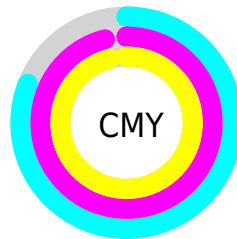

A 20% lighter version of the original color is **28.14, 19.77, 7.97**, and **0.00, 0.00, 0.00** is the 20% darker color. If you saturate the color by 10%, you get **7.02, 22.03, 8.43**, and if you desaturate by 10%, it is **9.23, 17.45, 7.33**.

Distribution

Red (19%)

Green (4%)

Blue (4%)

Red (19%)

Yellow (4%)

Blue (4%)

Cyan (0%)

Magenta (80%)

Yellow (78%)

Black (81%)

Cyan (81%)

Magenta (96%)

Yellow (96%)

Brightness & Saturation Gradients

These gradients show how the CIE Lab color 88.08, 19.81, 8.01 changes by changing the brightness by 10 percent. The first figure shows a shift by +10% for each color and the second figure -10%.