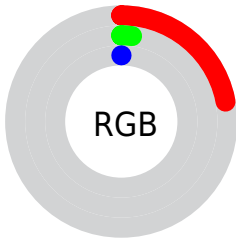

Distribution

Red (22%)

Green (2%)

Blue (0%)