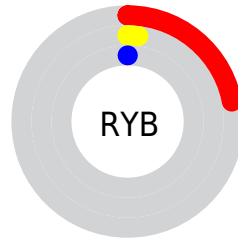

A 20% lighter version of the original color is **28.43, 25.17, 13.18**, and **0.00, 0.00, 0.00** is the 20% darker color. If you saturate the color by 10%, you get **8.37, 25.04, 13.13**, and if you desaturate by 10%, it is **9.42, 22.73, 12.37**.

Distribution

Red (22%)

Green (2%)

Blue (0%)

Red (22%)

Yellow (2%)

Blue (0%)

Cyan (0%)