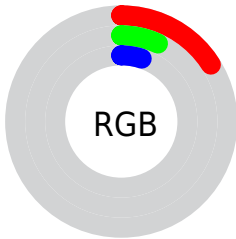

Distribution

Red (16%)

Green (7%)

Blue (5%)