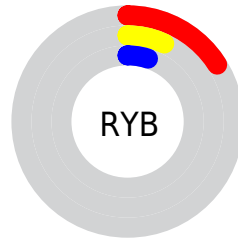

Details

The CIELab color **8.44, 11.39, 6.95** is a dark color, and the websafe version is hex **330000**. A complement of this color would be **13.08, -7.57, -5.44**, and the grayscale version is **8.48, 0.00, -0.00**.

A 20% lighter version of the original color is **28.38, 11.88, 6.79**, and **0.00, 0.00, 0.00** is the 20% darker color. If you saturate the color by 10%, you get **7.41, 13.27, 7.31**, and if you desaturate by 10%, it is **9.56, 9.45, 6.27**.

Distribution

Red (16%)

Green (7%)

Blue (5%)

Red (16%)

Yellow (7%)

Blue (5%)

Cyan (0%)