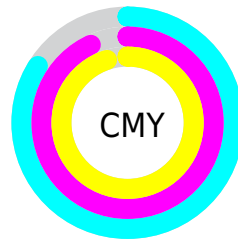

Details

The CIELab color **8.44, 11.39, 6.95** is a dark color, and the websafe version is hex **330000**. A complement of this color would be **13.08, -7.57, -5.44**, and the grayscale version is **8.48, 0.00, -0.00**.

A 20% lighter version of the original color is **28.38, 11.88, 6.79**, and **0.00, 0.00, 0.00** is the 20% darker color. If you saturate the color by 10%, you get **7.41, 13.27, 7.31**, and if you desaturate by 10%, it is **9.56, 9.45, 6.27**.

Distribution

Red (16%)

Green (7%)

Blue (5%)

Red (16%)

Yellow (7%)

Blue (5%)

Cyan (0%)

Magenta (56%)

Yellow (66%)

Black (84%)

Cyan (84%)

Magenta (93%)

Yellow (95%)

Brightness & Saturation Gradients

These gradients show how the CIE Lab color 88.44, 11.39, 6.95 changes by changing the brightness by 10 percent. The first figure shows a shift by +10% for each color and the second figure -10%.