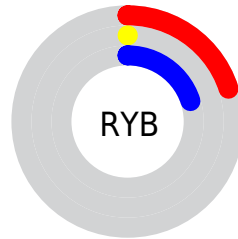

- Red (20%)
- Yellow (0%)
- Blue (20%)