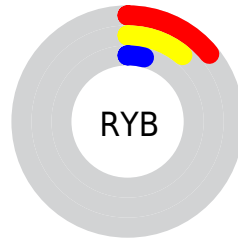

Details

The CIELab color **8.44, 6.22, 8.24** is a dark color, and the websafe version is hex **000000**. A complement of this color would be **8.46, -2.63, -8.84**, and the grayscale version is **8.45, 0.00, -0.00**.

A 20% lighter version of the original color is **28.33, 6.46, 7.89**, and **0.00, 0.00, 0.00** is the 20% darker color. If you saturate the color by 10%, you get **7.69, 7.38, 8.62**, and if you desaturate by 10%, it is **9.22, 5.10, 7.65**.

Distribution

Red (14%)

Green (8%)

Blue (4%)

Red (14%)

Yellow (11%)

Blue (4%)

Cyan (0%)