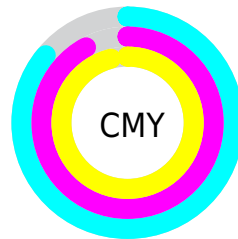

A 20% lighter version of the original color is **28.33, 6.46, 7.89**, and **0.00, 0.00, 0.00** is the 20% darker color. If you saturate the color by 10%, you get **7.69, 7.38, 8.62**, and if you desaturate by 10%, it is **9.22, 5.10, 7.65**.

Distribution

Red (14%)

Green (8%)

Blue (4%)

Red (14%)

Yellow (11%)

Blue (4%)

Cyan (0%)

Magenta (42%)

Yellow (69%)

Black (86%)

Cyan (86%)

Magenta (92%)

Yellow (96%)

Brightness & Saturation Gradients

These gradients show how the CIE Lab color 88.44, 6.22, 8.24 changes by changing the brightness by 10 percent. The first figure shows a shift by +10% for each color and the second figure -10%.