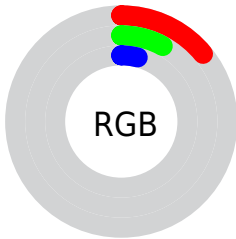

Distribution

Red (14%)

Green (8%)

Blue (4%)