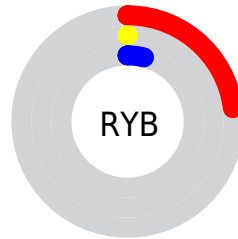

Details

The CIELab color **8.60, 28.79, 9.07** is a dark color, and the websafe version is hex **330000**. A complement of this color would be **21.36, -20.79, 1.87**, and the grayscale version is **5.84, 0.00, -0.00**.

A 20% lighter version of the original color is **28.61, 29.19, 8.93**, and **0.00, 0.00, 0.00** is the 20% darker color. If you saturate the color by 10%, you get **8.60, 28.79, 9.07**, and if you desaturate by 10%, it is **9.76, 26.08, 8.37**.

Distribution

Red (23%)

Green (0%)

Blue (4%)

Red (23%)

Yellow (0%)

Blue (4%)

Cyan (0%)