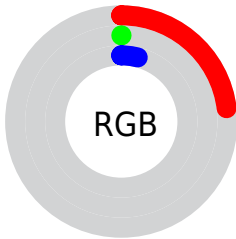

Distribution

Red (23%)

Green (0%)

Blue (4%)