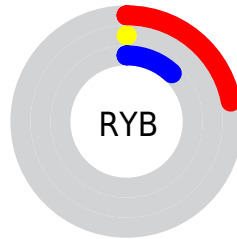

- Red (22%)
- Yellow (0%)
- Blue (12%)