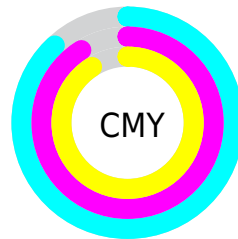

A 20% lighter version of the original color is **28.90, 4.04, 0.79**, and **0.00, 0.00, 0.00** is the 20% darker color. If you saturate the color by 10%, you get **7.62, 5.96, 1.18**, and if you desaturate by 10%, it is **9.90, 2.55, 0.46**.

Distribution

Red (12%)

Green (9%)

Blue (9%)

Red (12%)

Yellow (9%)

Blue (9%)

Cyan (0%)

Magenta (26%)

Yellow (23%)

Black (88%)

Cyan (88%)

Magenta (91%)

Yellow (91%)

Brightness & Saturation Gradients

These gradients show how the CIE Lab color 88.74, 4.24, 0.82 changes by changing the brightness by 10 percent. The first figure shows a shift by +10% for each color and the second figure -10%.