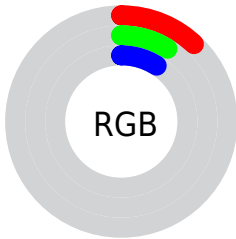

Distribution

Red (12%)

Green (9%)

Blue (9%)