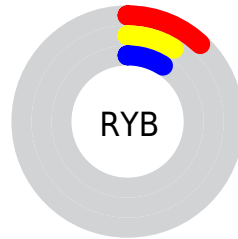

Details

The CIELab color **8.74, 4.24, 0.82** is a dark color, and the websafe version is hex **000000**. A complement of this color would be **10.97, -3.89, -0.52**, and the grayscale version is **9.02, 0.00, -0.00**.

A 20% lighter version of the original color is **28.90, 4.04, 0.79**, and **0.00, 0.00, 0.00** is the 20% darker color. If you saturate the color by 10%, you get **7.62, 5.96, 1.18**, and if you desaturate by 10%, it is **9.90, 2.55, 0.46**.

Distribution

Red (12%)

Green (9%)

Blue (9%)

Red (12%)

Yellow (9%)

Blue (9%)

Cyan (0%)