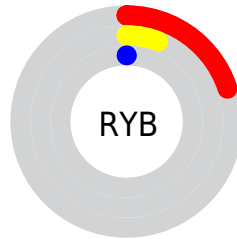

- Red (20%)
- Yellow (6%)
- Blue (0%)