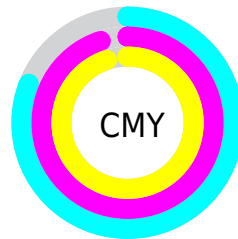

A 20% lighter version of the original color is **28.66, 17.32, 7.34**, and **0.00, 0.00, 0.00** is the 20% darker color. If you saturate the color by 10%, you get **7.66, 19.66, 8.12**, and if you desaturate by 10%, it is **10.05, 14.86, 6.71**.

Distribution

Red (19%)

Green (5%)

Blue (5%)

Red (19%)

Yellow (5%)

Blue (5%)

Cyan (0%)

Magenta (71%)

Yellow (71%)

Black (81%)

Cyan (81%)

Magenta (95%)

Yellow (95%)

Brightness & Saturation Gradients

These gradients show how the CIELab color 88.77, 17.37, 7.59 changes by changing the brightness by 10 percent. The first figure shows a shift by +10% for each color and the second figure -10%.