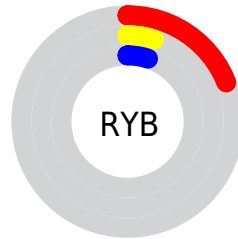

Details

The CIELab color **8.77, 17.37, 7.59** is a dark color, and the websafe version is hex **330000**. A complement of this color would be **17.55, -12.07, -3.67**, and the grayscale version is **8.35, 0.00, -0.00**.

A 20% lighter version of the original color is **28.66, 17.32, 7.34**, and **0.00, 0.00, 0.00** is the 20% darker color. If you saturate the color by 10%, you get **7.66, 19.66, 8.12**, and if you desaturate by 10%, it is **10.05, 14.86, 6.71**.

Distribution

Red (19%)

Green (5%)

Blue (5%)

Red (19%)

Yellow (5%)

Blue (5%)

Cyan (0%)