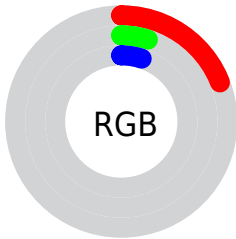

Distribution

Red (19%)

Green (5%)

Blue (5%)