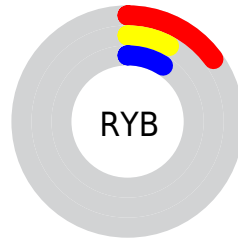

Details

The CIELab color **8.74, 9.60, 2.44** is a dark color, and the websafe version is hex **000000**. A complement of this color would be **13.61, -8.03, -1.03**, and the grayscale version is **9.07, 0.00, -0.00**.

A 20% lighter version of the original color is **28.64, 9.97, 2.51**, and **0.00, 0.00, 0.00** is the 20% darker color. If you saturate the color by 10%, you get **7.54, 11.72, 2.95**, and if you desaturate by 10%, it is **10.02, 7.45, 1.76**.

Distribution

Red (15%)

Green (8%)

Blue (9%)

Red (15%)

Yellow (8%)

Blue (9%)

Cyan (0%)