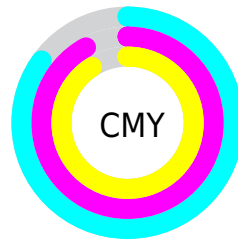

A 20% lighter version of the original color is **28.64, 9.97, 2.51**, and **0.00, 0.00, 0.00** is the 20% darker color. If you saturate the color by 10%, you get **7.54, 11.72, 2.95**, and if you desaturate by 10%, it is **10.02, 7.45, 1.76**.

Distribution

Red (15%)

Green (8%)

Blue (9%)

Red (15%)

Yellow (8%)

Blue (9%)

Cyan (0%)

Magenta (47%)

Yellow (42%)

Black (85%)

Cyan (85%)

Magenta (92%)

Yellow (91%)

Brightness & Saturation Gradients

These gradients show how the CIELab color 88.74, 9.60, 2.44 changes by changing the brightness by 10 percent. The first figure shows a shift by +10% for each color and the second figure -10%.