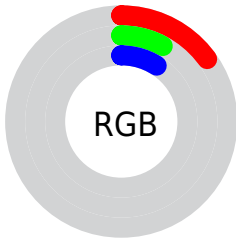

Distribution

Red (15%)

Green (8%)

Blue (9%)