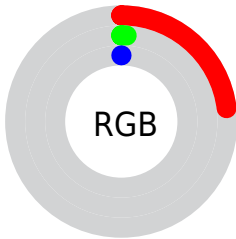

Distribution

Red (23%)

Green (1%)

Blue (0%)