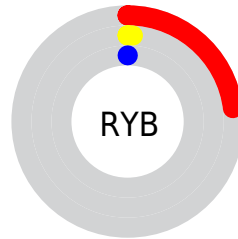

Details

The CIELab color **8.95, 26.62, 14.07** is a dark color, and the websafe version is hex **330000**. A complement of this color would be **20.61, -15.23, -6.68**, and the grayscale version is **6.09, 0.00, -0.00**.

A 20% lighter version of the original color is **28.93, 26.42, 13.93**, and **0.00, 0.00, 0.00** is the 20% darker color. If you saturate the color by 10%, you get **8.95, 26.62, 14.07**, and if you desaturate by 10%, it is **10.03, 24.21, 13.20**.

Distribution

Red (23%)

Green (1%)

Blue (0%)

Red (23%)

Yellow (1%)

Blue (0%)

Cyan (0%)