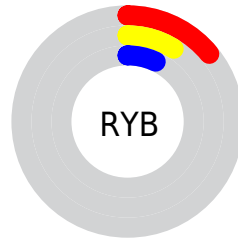

Details

The CIELab color **8.78, 5.92, 5.08** is a dark color, and the websafe version is hex **000000**. A complement of this color would be **10.78, -4.31, -4.52**, and the grayscale version is **8.99, 0.00, -0.00**.

A 20% lighter version of the original color is **28.64, 6.20, 5.05**, and **0.00, 0.00, 0.00** is the 20% darker color. If you saturate the color by 10%, you get **7.83, 7.35, 5.67**, and if you desaturate by 10%, it is **9.76, 4.55, 4.19**.

Distribution

Red (14%)

Green (9%)

Blue (7%)

Red (14%)

Yellow (9%)

Blue (7%)

Cyan (0%)