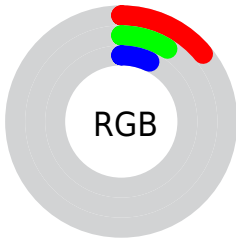

Distribution

Red (14%)

Green (9%)

Blue (7%)