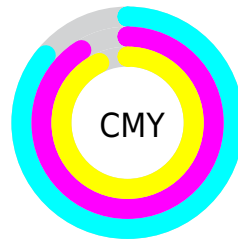

Details

The CIELab color **8.78, 5.92, 5.08** is a dark color, and the websafe version is hex **000000**. A complement of this color would be **10.78, -4.31, -4.52**, and the grayscale version is **8.99, 0.00, -0.00**.

A 20% lighter version of the original color is **28.64, 6.20, 5.05**, and **0.00, 0.00, 0.00** is the 20% darker color. If you saturate the color by 10%, you get **7.83, 7.35, 5.67**, and if you desaturate by 10%, it is **9.76, 4.55, 4.19**.

Distribution

Red (14%)

Green (9%)

Blue (7%)

Red (14%)

Yellow (9%)

Blue (7%)

Cyan (0%)

Magenta (37%)

Yellow (49%)

Black (86%)

Cyan (86%)

Magenta (91%)

Yellow (93%)

Brightness & Saturation Gradients

These gradients show how the CIELab color 88.78, 5.92, 5.08 changes by changing the brightness by 10 percent. The first figure shows a shift by +10% for each color and the second figure -10%.