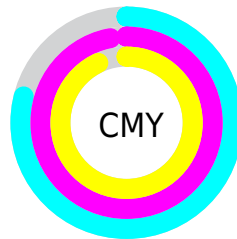

A 20% lighter version of the original color is **28.74, 24.26, 4.98**, and **0.00, 0.00, 0.00** is the 20% darker color. If you saturate the color by 10%, you get **7.71, 26.60, 5.71**, and if you desaturate by 10%, it is **9.95, 21.75, 3.82**.

Distribution

Red (21%)

Green (3%)

Blue (7%)

Red (21%)

Yellow (3%)

Blue (7%)

Cyan (0%)

Magenta (87%)

Yellow (65%)

Black (79%)

Cyan (79%)

Magenta (97%)

Yellow (93%)

Brightness & Saturation Gradients

These gradients show how the CIELab color 88.85, 24.02, 5.03 changes by changing the brightness by 10 percent. The first figure shows a shift by +10% for each color and the second figure -10%.

Rectangle

The Rectangle color scheme consists of four colors that form a rectangle on the color wheel.

88.85, 24.02, 5.03

88.85, 11.59, 21.63

88.85, -24.02, -5.03

88.85, -11.59, -21.63

Sweetspot

The Sweet Spot groups the original color and five complimentary colors.