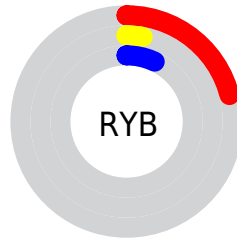

Details

The CIELab color **8.85, 24.02, 5.03** is a dark color, and the websafe version is hex **330000**. A complement of this color would be **19.43, -18.85, 3.17**, and the grayscale version is **7.45, 0.00, -0.00**.

A 20% lighter version of the original color is **28.74, 24.26, 4.98**, and **0.00, 0.00, 0.00** is the 20% darker color. If you saturate the color by 10%, you get **7.71, 26.60, 5.71**, and if you desaturate by 10%, it is **9.95, 21.75, 3.82**.

Distribution

Red (21%)

Green (3%)

Blue (7%)

Red (21%)

Yellow (3%)

Blue (7%)

Cyan (0%)