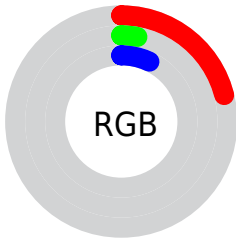

Distribution

Red (21%)

Green (3%)

Blue (7%)