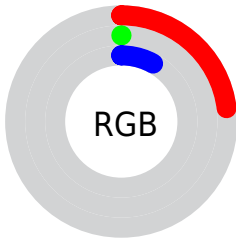

Distribution

Red (23%)

Green (0%)

Blue (8%)