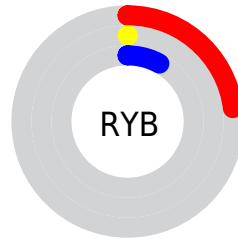

Details

The CIELab color **8.83, 29.40, 4.50** is a dark color, and the websafe version is hex **330000**. A complement of this color would be **21.12, -23.55, 7.53**, and the grayscale version is **6.28, 0.00, -0.00**.

A 20% lighter version of the original color is **28.84, 29.05, 4.60**, and **0.00, 0.00, 0.00** is the 20% darker color. If you saturate the color by 10%, you get **8.83, 29.40, 4.50**, and if you desaturate by 10%, it is **9.98, 26.78, 3.35**.

Distribution

Red (23%)

Green (0%)

Blue (8%)

Red (23%)

Yellow (0%)

Blue (8%)

Cyan (0%)